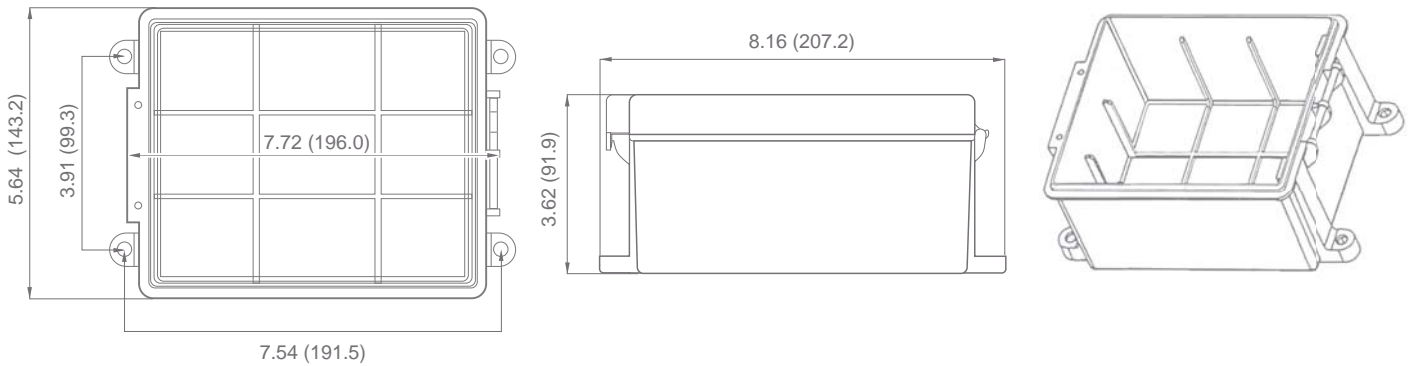

# TRIPLE AXLE BREAK-AWAY KIT

- + Works with 1, 2, 3, & 4 axle trailers
- + Compact design
- + Meets or exceeds DOT regulation
- + Battery included
- + 1 year battery warranty

**Specification**

This break-away kit meets DOT standards for single and tandem axle trailers when properly installed and maintained.

**Kit Includes**

- + Pull Switch
- + 12V 10Ah SLA Battery
- + Battery Box
- + Installed Charger

**Physical Dimensions: in (mm)**

**Wiring Instructions for Break-Away Kit**